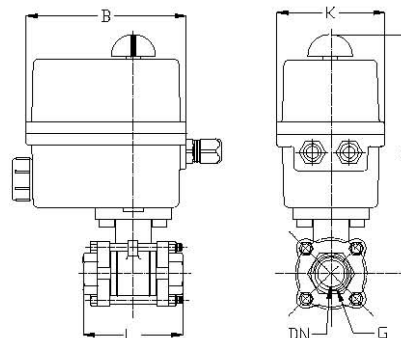

#### Technical specification of valve

Type : 3 pieces stainless steel ball valve

Body material : stainless steel AISI 316

Seat : PTFE

Operating pressure : PN 63

Operating temperature : -25 ... +180 °C

Valve size (G)	Actuator	PN	DN	L	B	H	K	Kg
1/4"	EK20	63	8	50	136	157	92	
3/8"	EK20	63	10	50	136	157	92	
1/2"	EK20	63	15	56	136	157	92	
3/4"	EK20	63	20	73	136	161	92	
1"	EK35	63	25	82	151	220	128	
1 1/4"	EK35	63	32	91	151	229	128	
1 1/2"	EK60	63	40	104	151	234	128	
2"	EK60	63	50	120	151	243	128	
2 1/2"		63	65	155				
3"		63	80	182				
4"		63	100	220				